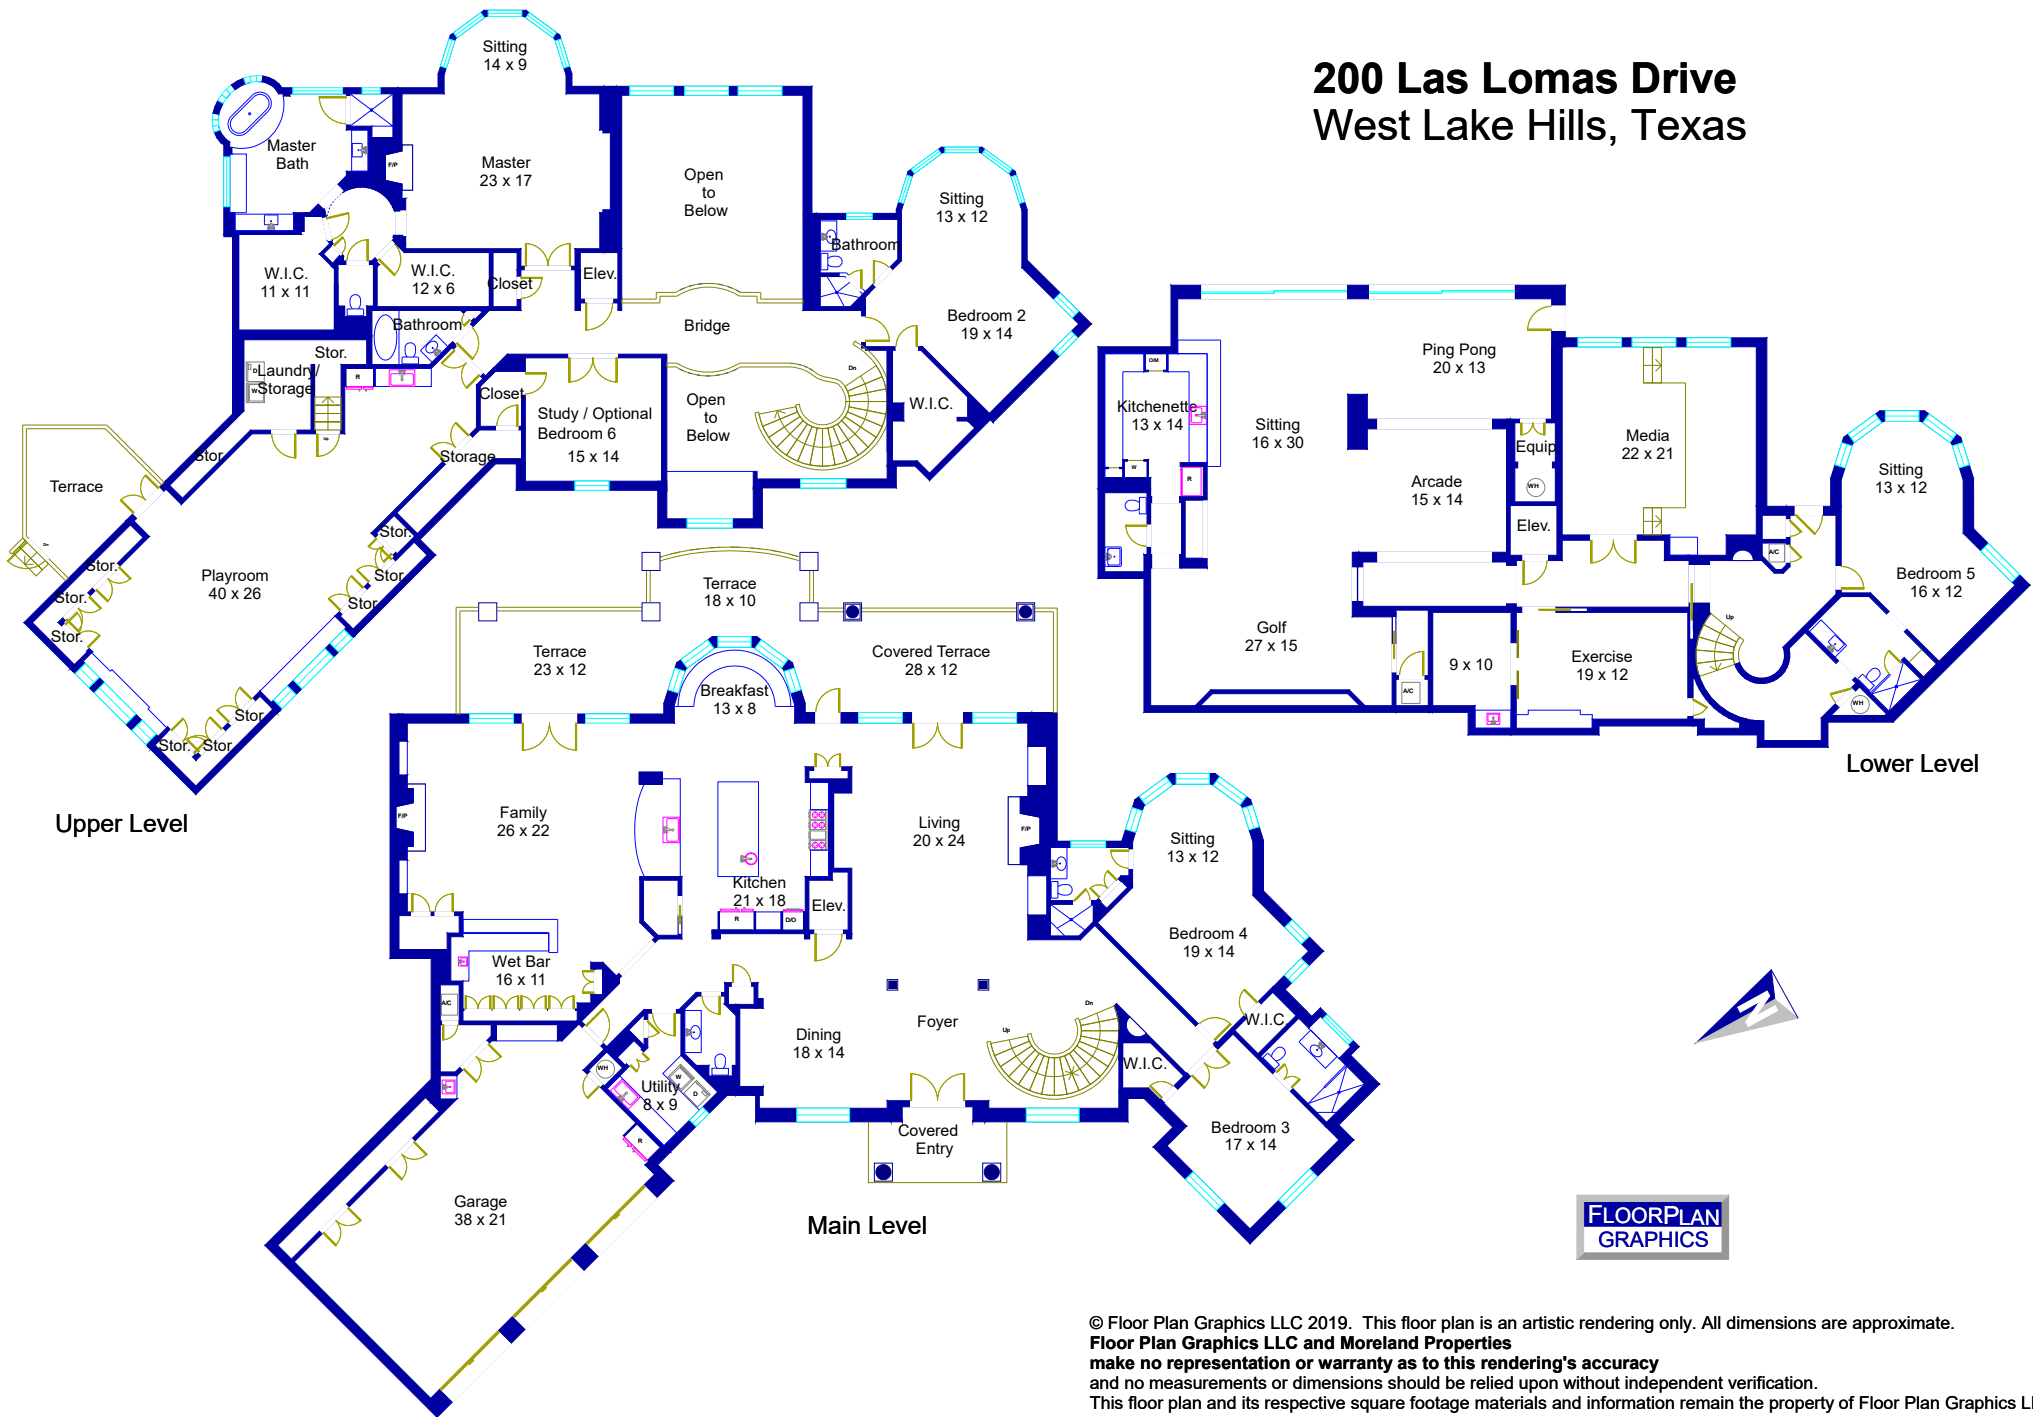

200 Las Lomas Drive West Lake Hills, Texas

© Floor Plan Graphics LLC 2019. This floor plan is an artistic rendering only. All dimensions are approximate. Floor Plan Graphics LLC and Moreland Properties make no representation or warranty as to this rendering's accuracy and no measurements or dimensions should be relied upon without independent verification. This floor plan and its respective square footage materials and information remain the property of Floor Plan Graphics LLC.